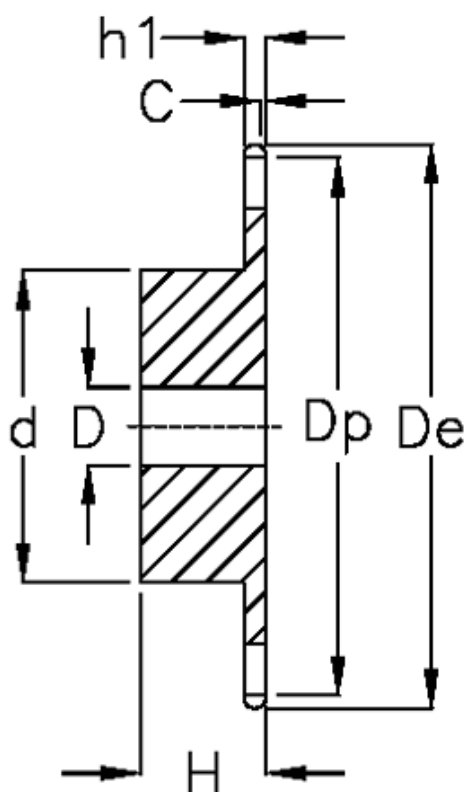

Article number: 616011010026

Description: Sprocket 24 B-1 Z=26 simplex
predrilled

Measures

C	= 4
d	= *160
D	= $30 \pm 0,5$
De	= 331
Dp	= 316.08
For chain size	= 1 1/2" x 1"
For chain type	= 24 B-1
H	= 60

h1	= 24.1
Number of teeth	= 26